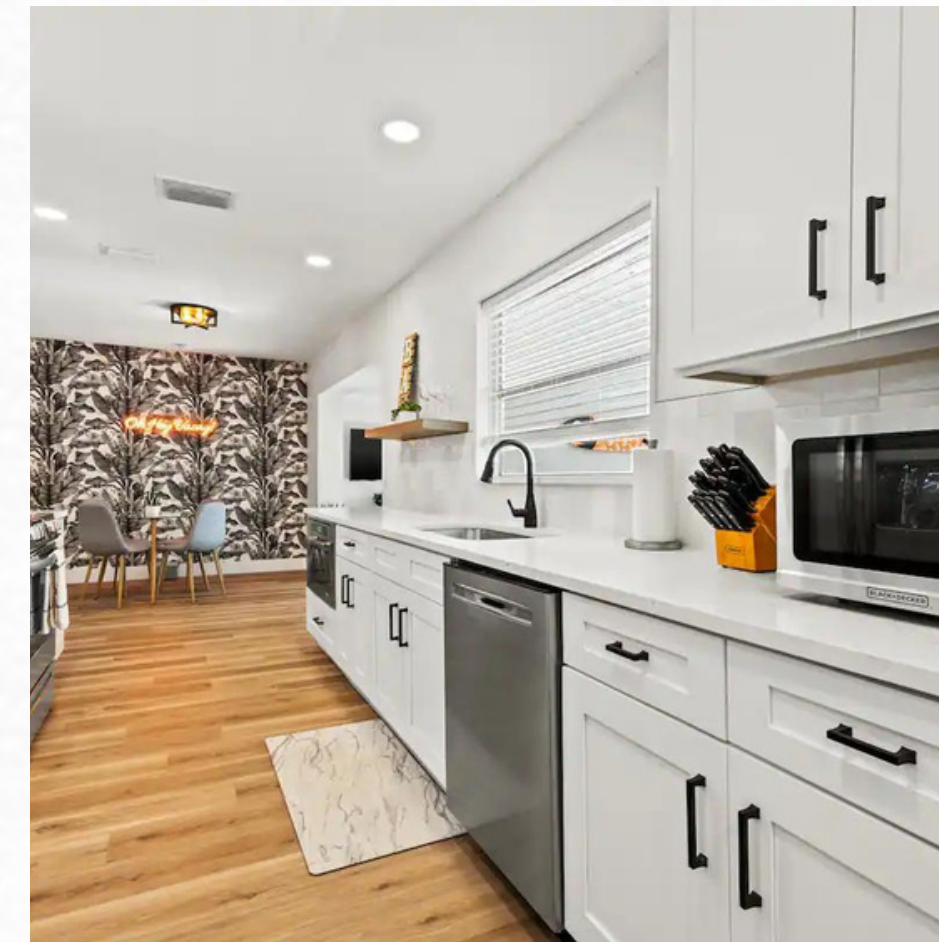

A photograph of a modern interior space. The wall is covered in a dense, repeating pattern of large, dark green tropical leaves on a light background. In the foreground, a round glass table with gold-colored legs is surrounded by several light-colored, upholstered chairs. A small potted plant sits on the table. A glowing orange neon sign with the text 'Oh Hey Vascary!' is positioned in the middle ground, partially overlapping the wallpaper. A dark blue arrow points from the right side of the image towards the list of services.