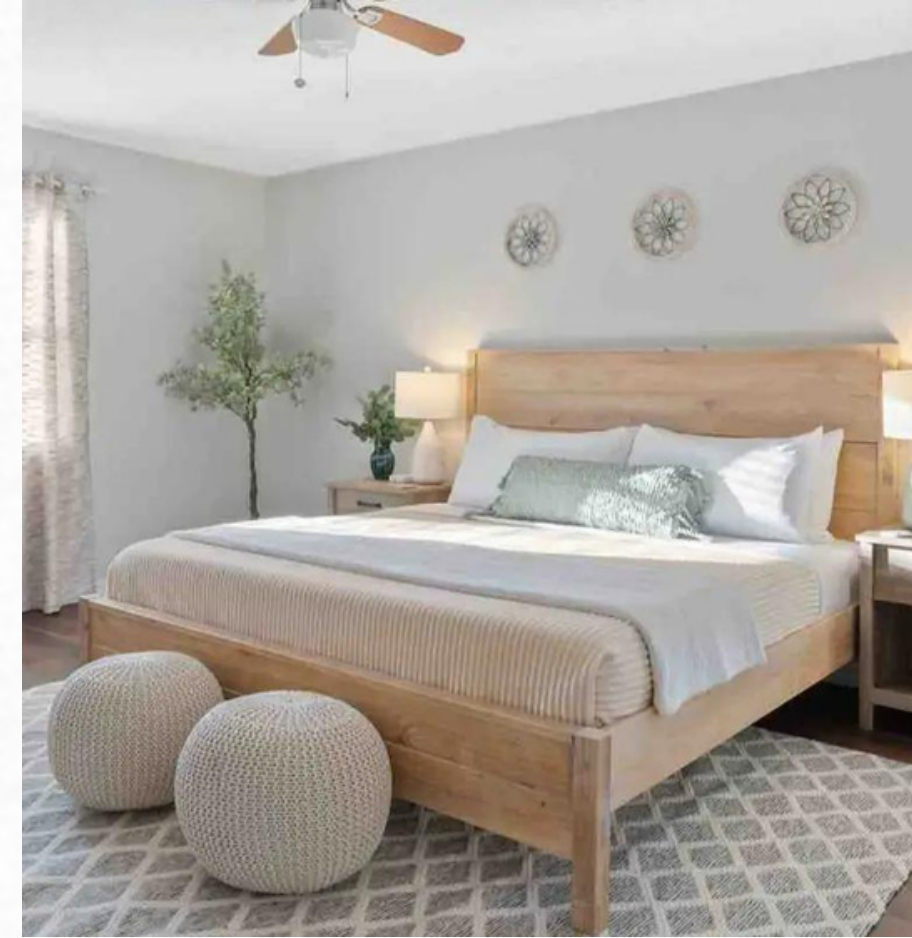

MIDZ HOMES X EZ DEZIGNS

THE STAGING PACKAGE

Staging + separate handyman services