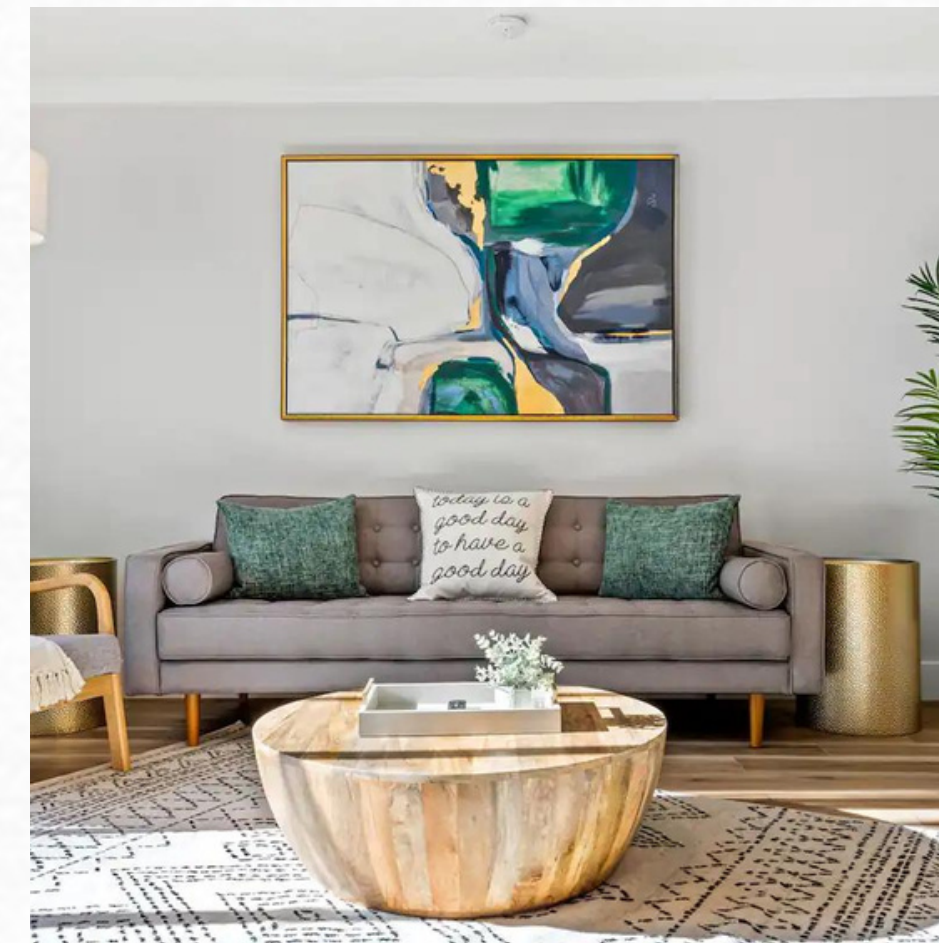

A photograph of a modern interior space. The wall is covered in a dense, repeating pattern of large, dark green tropical leaves on a light background. In the foreground, a round glass table with gold-colored legs is surrounded by several light-colored, upholstered chairs. A small potted plant sits on the table. A glowing orange neon sign with the text 'Oh Hey Vascary!' is positioned in the middle ground, partially overlapping the wallpaper. A dark blue arrow points from the right side of the image towards the list of services.